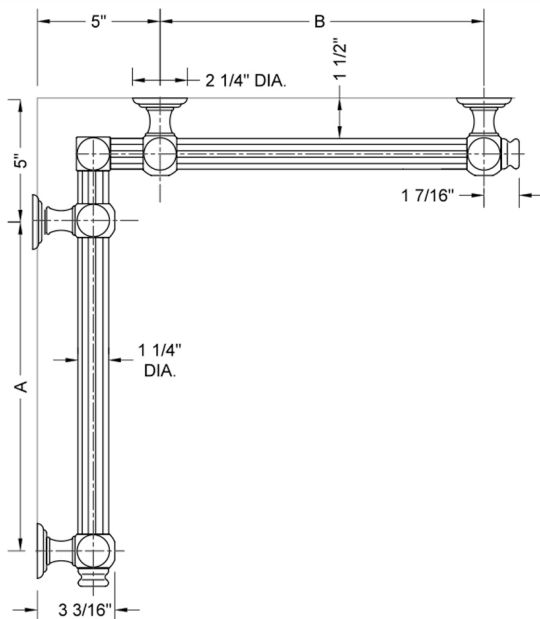

G61 16" x 16" Inside Corner Grab Bar

Model #: G61-16-16-IC-

FEATURES:

- ADA compliant when properly installed
- All brass construction, fully polished & plated
- All grab bars can be custom sized. Contact JACLO for pricing & availability
- Optional handshower sliders and toilet paper/wash cloth holders can be added only upon initial order
- Grab bars over 32" REQUIRE a middle post

SPECIFICATION DRAWING:

BRASS LUXURY GRAB BAR							
PART. #	DESCRIPTION	A	B	PART. #	DESCRIPTION	A	B
G61-12-12-IC	CENTER OF POST	12"	12"	G61-24-36-IC	CENTER OF POST	24"	36"
G61-12-16-IC	CENTER OF POST	12"	16"	G61-24-48-IC	CENTER OF POST	24"	48"
G61-12-24-IC	CENTER OF POST	12"	24"	G61-24-60-IC	CENTER OF POST	24"	60"
G61-12-32-IC	CENTER OF POST	12"	32"				
				G61-32-32-IC	CENTER OF POST	32"	32"
G61-12-36-IC	CENTER OF POST	12"	36"	G61-32-36-IC	CENTER OF POST	32"	36"
G61-12-48-IC	CENTER OF POST	12"	48"	G61-32-48-IC	CENTER OF POST	32"	48"
G61-12-60-IC	CENTER OF POST	12"	60"	G61-32-60-IC	CENTER OF POST	32"	60"
G61-16-16-IC	CENTER OF POST	16"	16"	G61-36-36-IC	CENTER OF POST	36"	36"
G61-16-24-IC	CENTER OF POST	16"	24"	G61-36-48-IC	CENTER OF POST	36"	48"
G61-16-32-IC	CENTER OF POST	16"	32"	G61-36-60-IC	CENTER OF POST	36"	60"
G61-16-36-IC	CENTER OF POST	16"	36"	G61-48-48-IC	CENTER OF POST	48"	48"
G61-16-48-IC	CENTER OF POST	16"	48"	G61-48-60-IC	CENTER OF POST	48"	60"
G61-16-60-IC	CENTER OF POST	16"	60"				
				G61-60-60-IC	CENTER OF POST	60"	60"
G61-24-24-IC	CENTER OF POST	24"	24"				
G61-24-32-IC	CENTER OF POST	24"	32"				